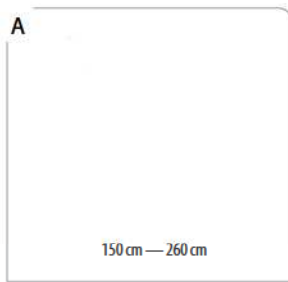

Serge Ferrari **Stamoid** Light

16 colours & references

Snow White F4128-10309