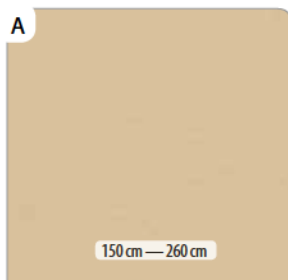

**Other applications**

- Table covers
- Wheel covers

**Technical specifications**

Weight	300 g/m <sup>2</sup> - EN ISO 2286-2
Standard format length	30 lm in 260 cm/50 lm in 150 cm
Tensile strength (warp/weft)	100/100 daN/ 5 cm - EN ISO 1421
Tear strength (warp/weft)	7/7 daN - DIN 53.363
Colour light fastness	> 4/5 (1000 hours) - ISO 105-B02
UV filtration	UPF 50+ - NF EN 13758-1+A1
Mould resistance	Degree 0, excellent - EN ISO 846-A
Warranty	5 years
MOQ	2000 lm
Maximum delivery time	4 working weeks
Provided services	Special colour
Accessories	Stamoid Edge Serge Ferrari cleaner Lyb-2 Silcord

## 16 colours & references

Snow White F4128-10309

White F4128-03244

Cream F4128-10204

Ivory F4128-10081

Sand F4128-01897

Desert F4128-20217

Taupe F4128-20165