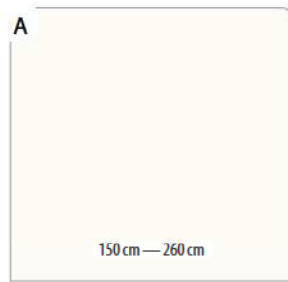

White F4128-03244